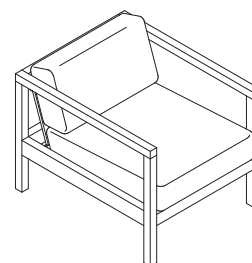

EC01 BYRON
SESSEL / ARMCHAIR
DESIGN: FLORIAN ASCHE, PHILIPP MAINZER, 1999

LÄNGE / LENGTH

680 MM (26 3/4 INCH)

TIEFE / DEPTH

840 MM (33 INCH)

HÖHE / HEIGHT

620 MM (24 3/8 INCH)

MATERIAL, OBERFLÄCHE / MATERIAL, FINISH

EUROPÄISCHE EICHE, GEWACHST/
EUROPEAN OAK, WAXED

EUROPÄISCHER NUSSBAUM, GEWACHST /
EUROPEAN WALNUT, WAXED

IN ALLEN STOFF - UND LEDERKATEGORIEN ERHÄLTlich / AVAILABLE IN EVERY CATEGORY OF FABRIC AND LEATHER